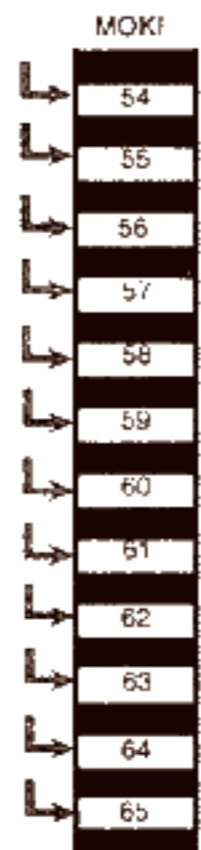

TO ARCHES NATIONAL PARK

TO MOAB CITY

POOL  
HOT TUBS  
OFFICE  
SHOWERS  
RESTROOMS  
LAUNDRY

PROPANE

NO HOOK-UPS

RyanR

HORSESHOE PIT  
REST ROOMS  
SHOWERS  
DUMP STATION

FULL HOOK-UPS  
CABLE