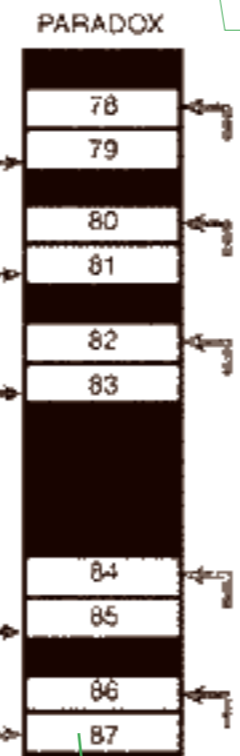

TO ARCHES NATIONAL PARK

TO MOAB CITY

POOL  
HOT TUBS  
OFFICE  
SHOWERS  
RESTROOMS  
LAUNDRY

PROPANE

NO HOOK-UPS

RyanR

HORSESHOE PIT  
REST ROOMS  
SHOWERS  
DUMP STATION

FULL HOOK-UPS  
CABLE