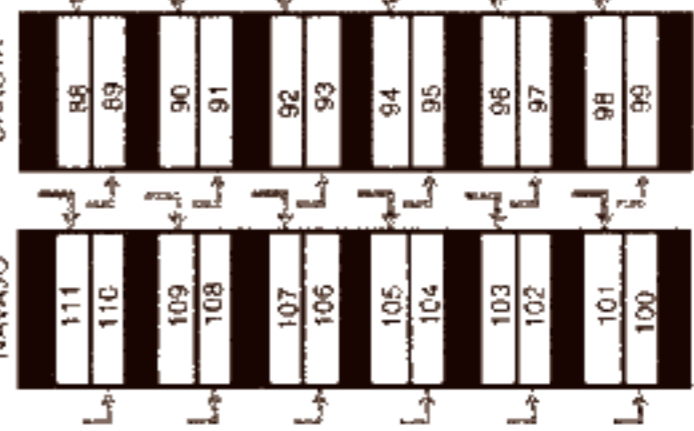

REST ROOMS
SHOWERS

CycloSteve

nick in nebraska