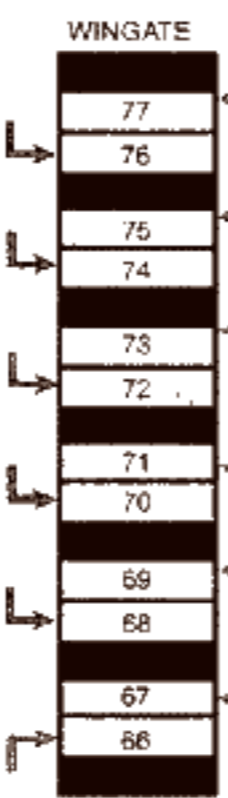

TO ARCHES NATIONAL PARK

TO MOAB CITY

POOL  
HOT TUBS  
OFFICE  
SHOWERS  
RESTROOMS  
LAUNDRY

PROPANE

NO HOOK-UPS

RyanR

HORSESHOE PIT  
REST ROOMS  
SHOWERS  
DUMP STATION

FULL HOOK-UPS  
CABLE